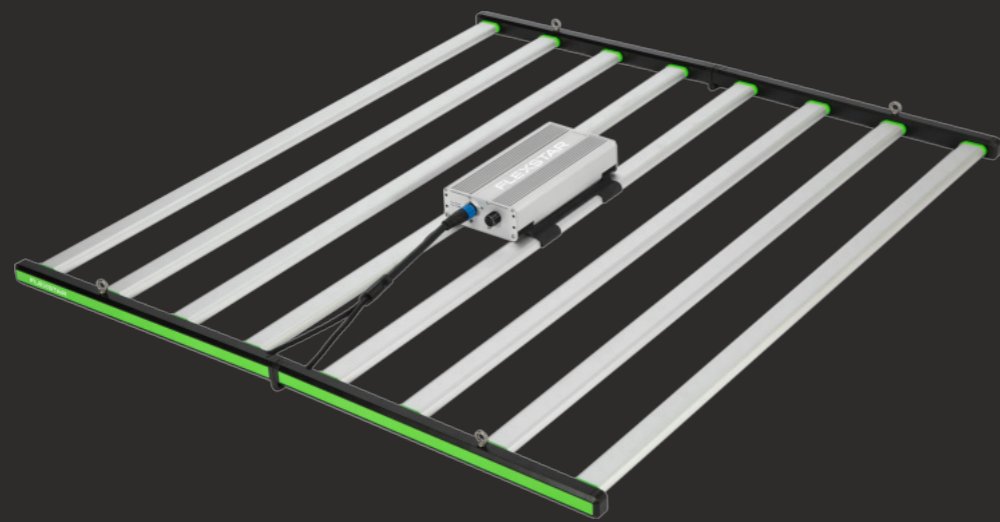

# FLEXSTAR<sup>®</sup>

## 720W DIMMABLE LED GROW LIGHT SE SERIES

## 720W DIMMABLE LED GROW LIGHT SE SERIES

Light Source	Samsung
Spectrum	Full spectrum
PPF	1944 $\mu\text{mol/s}$
Efficacy	2.7 $\mu\text{mol/J}$
Input Voltage	120V 208V 240V 277V
input current	6A 3.46A 3A 2.59A
Input Power	720W
Fixture Dimensions	47.6"×43.6"×2.63" / 121×110.7×6.7CM
Weight	14.4kg/31.7lbs
Mounting Height	≥6" Above Canopy
Thermal Management	Passive
Dimming Option	40% / 50% / 60% / 80% / 100%
Light Distribution	120°
Lifetime	L90: > 54,000hrs
Power Factor	> 90%
Waterproof Rate	IP66
Warranty	5-year warranty

### SPECIFICATIONS:

- More than 50% higher in PPF compared with HID lamps
- Energy saving with 37% lower power consumption than HID lamps
- Slim design that is foldable up to 180 degrees, making it small, compact, and easy to install
- Compatible with SINOWELL Zeus Controller
- Dimmable: 0-10V Dimming
- IP66 Waterproof
- 5-year warranty