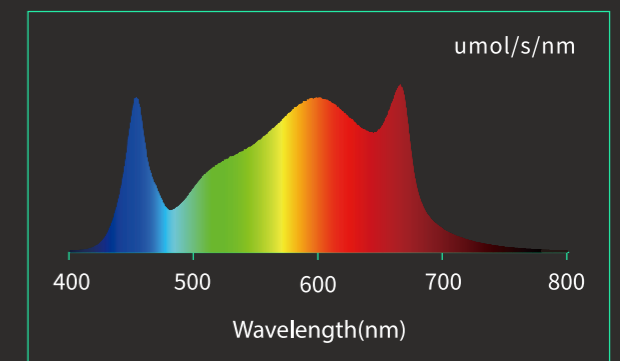

FLEXSTAR 720W SE