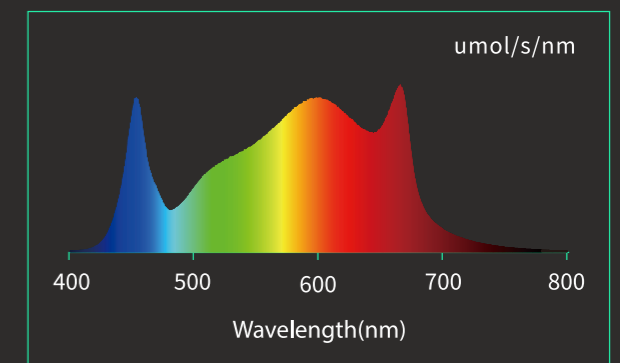

FLEXSTAR®

645W DIMMABLE LED GROW LIGHT SE SERIES

FLEXSTAR®

645W DIMMABLE LED GROW LIGHT SE SERIES

| | |
|--------------------|-------------------------------------|
| Light Source | Samsung |
| Spectrum | Full spectrum |
| PPF | 1755 $\mu\text{mol/s}$ |
| Efficacy | 2.7 $\mu\text{mol/J}$ |
| Input Voltage | 120V 208V 240V 277V |
| input current | 5.38A 3.10A 2.96A 2.33A |
| Input Power | 645W |
| Fixture Dimensions | 47.6"×43.6"×2.63" / 121×110.7×6.7CM |
| Weight | 28.37lb/12.86kg |
| Mounting Height | ≥6" Above Canopy |
| Thermal Management | Passive |
| Dimming Option | 40% / 50% / 60% / 80% / 100% |
| Light Distribution | 120° |
| Lifetime | L90: > 54,000hrs |
| Power Factor | > 90% |
| Waterproof Rate | IP66 |
| Warranty | 5-year warranty |

FLEXSTAR 645W SE

SPECIFICATIONS:

- More than 50% higher in PPF compared with HID lamps
- Energy saving with 37% lower power consumption than HID lamps
- Slim design that is foldable up to 180 degrees, making it small, compact, and easy to install
- Compatible with SINOWELL Zeus Controller
- Dimmable: 0-10V Dimming
- IP66 Waterproof
- 5-year warranty