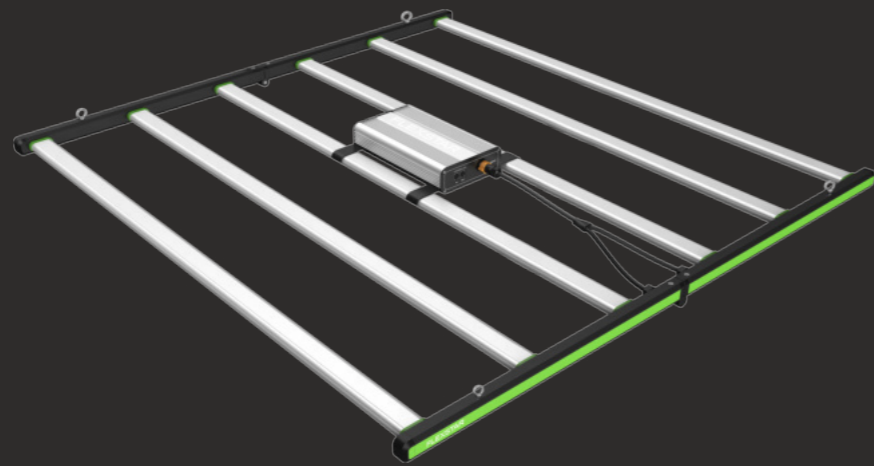

FLEXSTAR®

645W DIMMABLE LED GROW LIGHT SE SERIES

FLEXSTAR®

645W DIMMABLE LED GROW LIGHT SE SERIES

| | |
|--------------------|-------------------------------------|
| Light Source | Samsung |
| Spectrum | Full spectrum |
| PPF | 1755 $\mu\text{mol/s}$ |
| Efficacy | 2.7 $\mu\text{mol/J}$ |
| Input Voltage | 120V 208V 240V 277V |
| input current | 5.38A 3.10A 2.96A 2.33A |
| Input Power | 645W |
| Fixture Dimensions | 47.6"×43.6"×2.63" / 121×110.7×6.7CM |
| Weight | 28.37lb/12.86kg |
| Mounting Height | ≥6" Above Canopy |
| Thermal Management | Passive |
| Dimming Option | 40% / 50% / 60% / 80% / 100% |
| Light Distribution | 120° |
| Lifetime | L90: > 54,000hrs |
| Power Factor | > 90% |
| Waterproof Rate | IP66 |
| Warranty | 5-year warranty |

FLEXSTAR 645W SE

SPECIFICATIONS:

- More than 50% higher in PPF compared with HID lamps
- Energy saving with 37% lower power consumption than HID lamps
- Slim design that is foldable up to 180 degrees, making it small, compact, and easy to install
- Compatible with SINOWELL Zeus Controller
- Dimmable: 0-10V Dimming
- IP66 Waterproof
- 5-year warranty