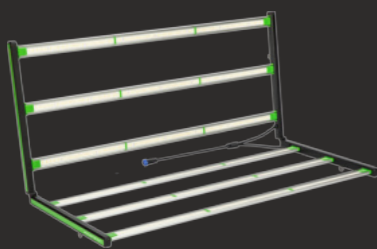

FLEXSTAR®

645W DIMMABLE LED GROW LIGHT SE SERIES

FLEXSTAR®

645W DIMMABLE LED GROW LIGHT SE SERIES

| | |
|--------------------|-------------------------------------|
| Light Source | Samsung |
| Spectrum | Full spectrum |
| PPF | 1755 $\mu\text{mol/s}$ |
| Efficacy | 2.7 $\mu\text{mol/J}$ |
| Input Voltage | 120V 208V 240V 277V |
| input current | 5.38A 3.10A 2.96A 2.33A |
| Input Power | 645W |
| Fixture Dimensions | 47.6"×43.6"×2.63" / 121×110.7×6.7CM |
| Weight | 28.37lb/12.86kg |
| Mounting Height | ≥6" Above Canopy |
| Thermal Management | Passive |
| Dimming Option | 40% / 50% / 60% / 80% / 100% |
| Light Distribution | 120° |
| Lifetime | L90: > 54,000hrs |
| Power Factor | > 90% |
| Waterproof Rate | IP66 |
| Warranty | 5-year warranty |

FLEXSTAR 645W SE

SPECIFICATIONS:

- More than 50% higher in PPF compared with HID lamps
- Energy saving with 37% lower power consumption than HID lamps
- Slim design that is foldable up to 180 degrees, making it small, compact, and easy to install
- Compatible with SINOWELL Zeus Controller
- Dimmable: 0-10V Dimming
- IP66 Waterproof
- 5-year warranty