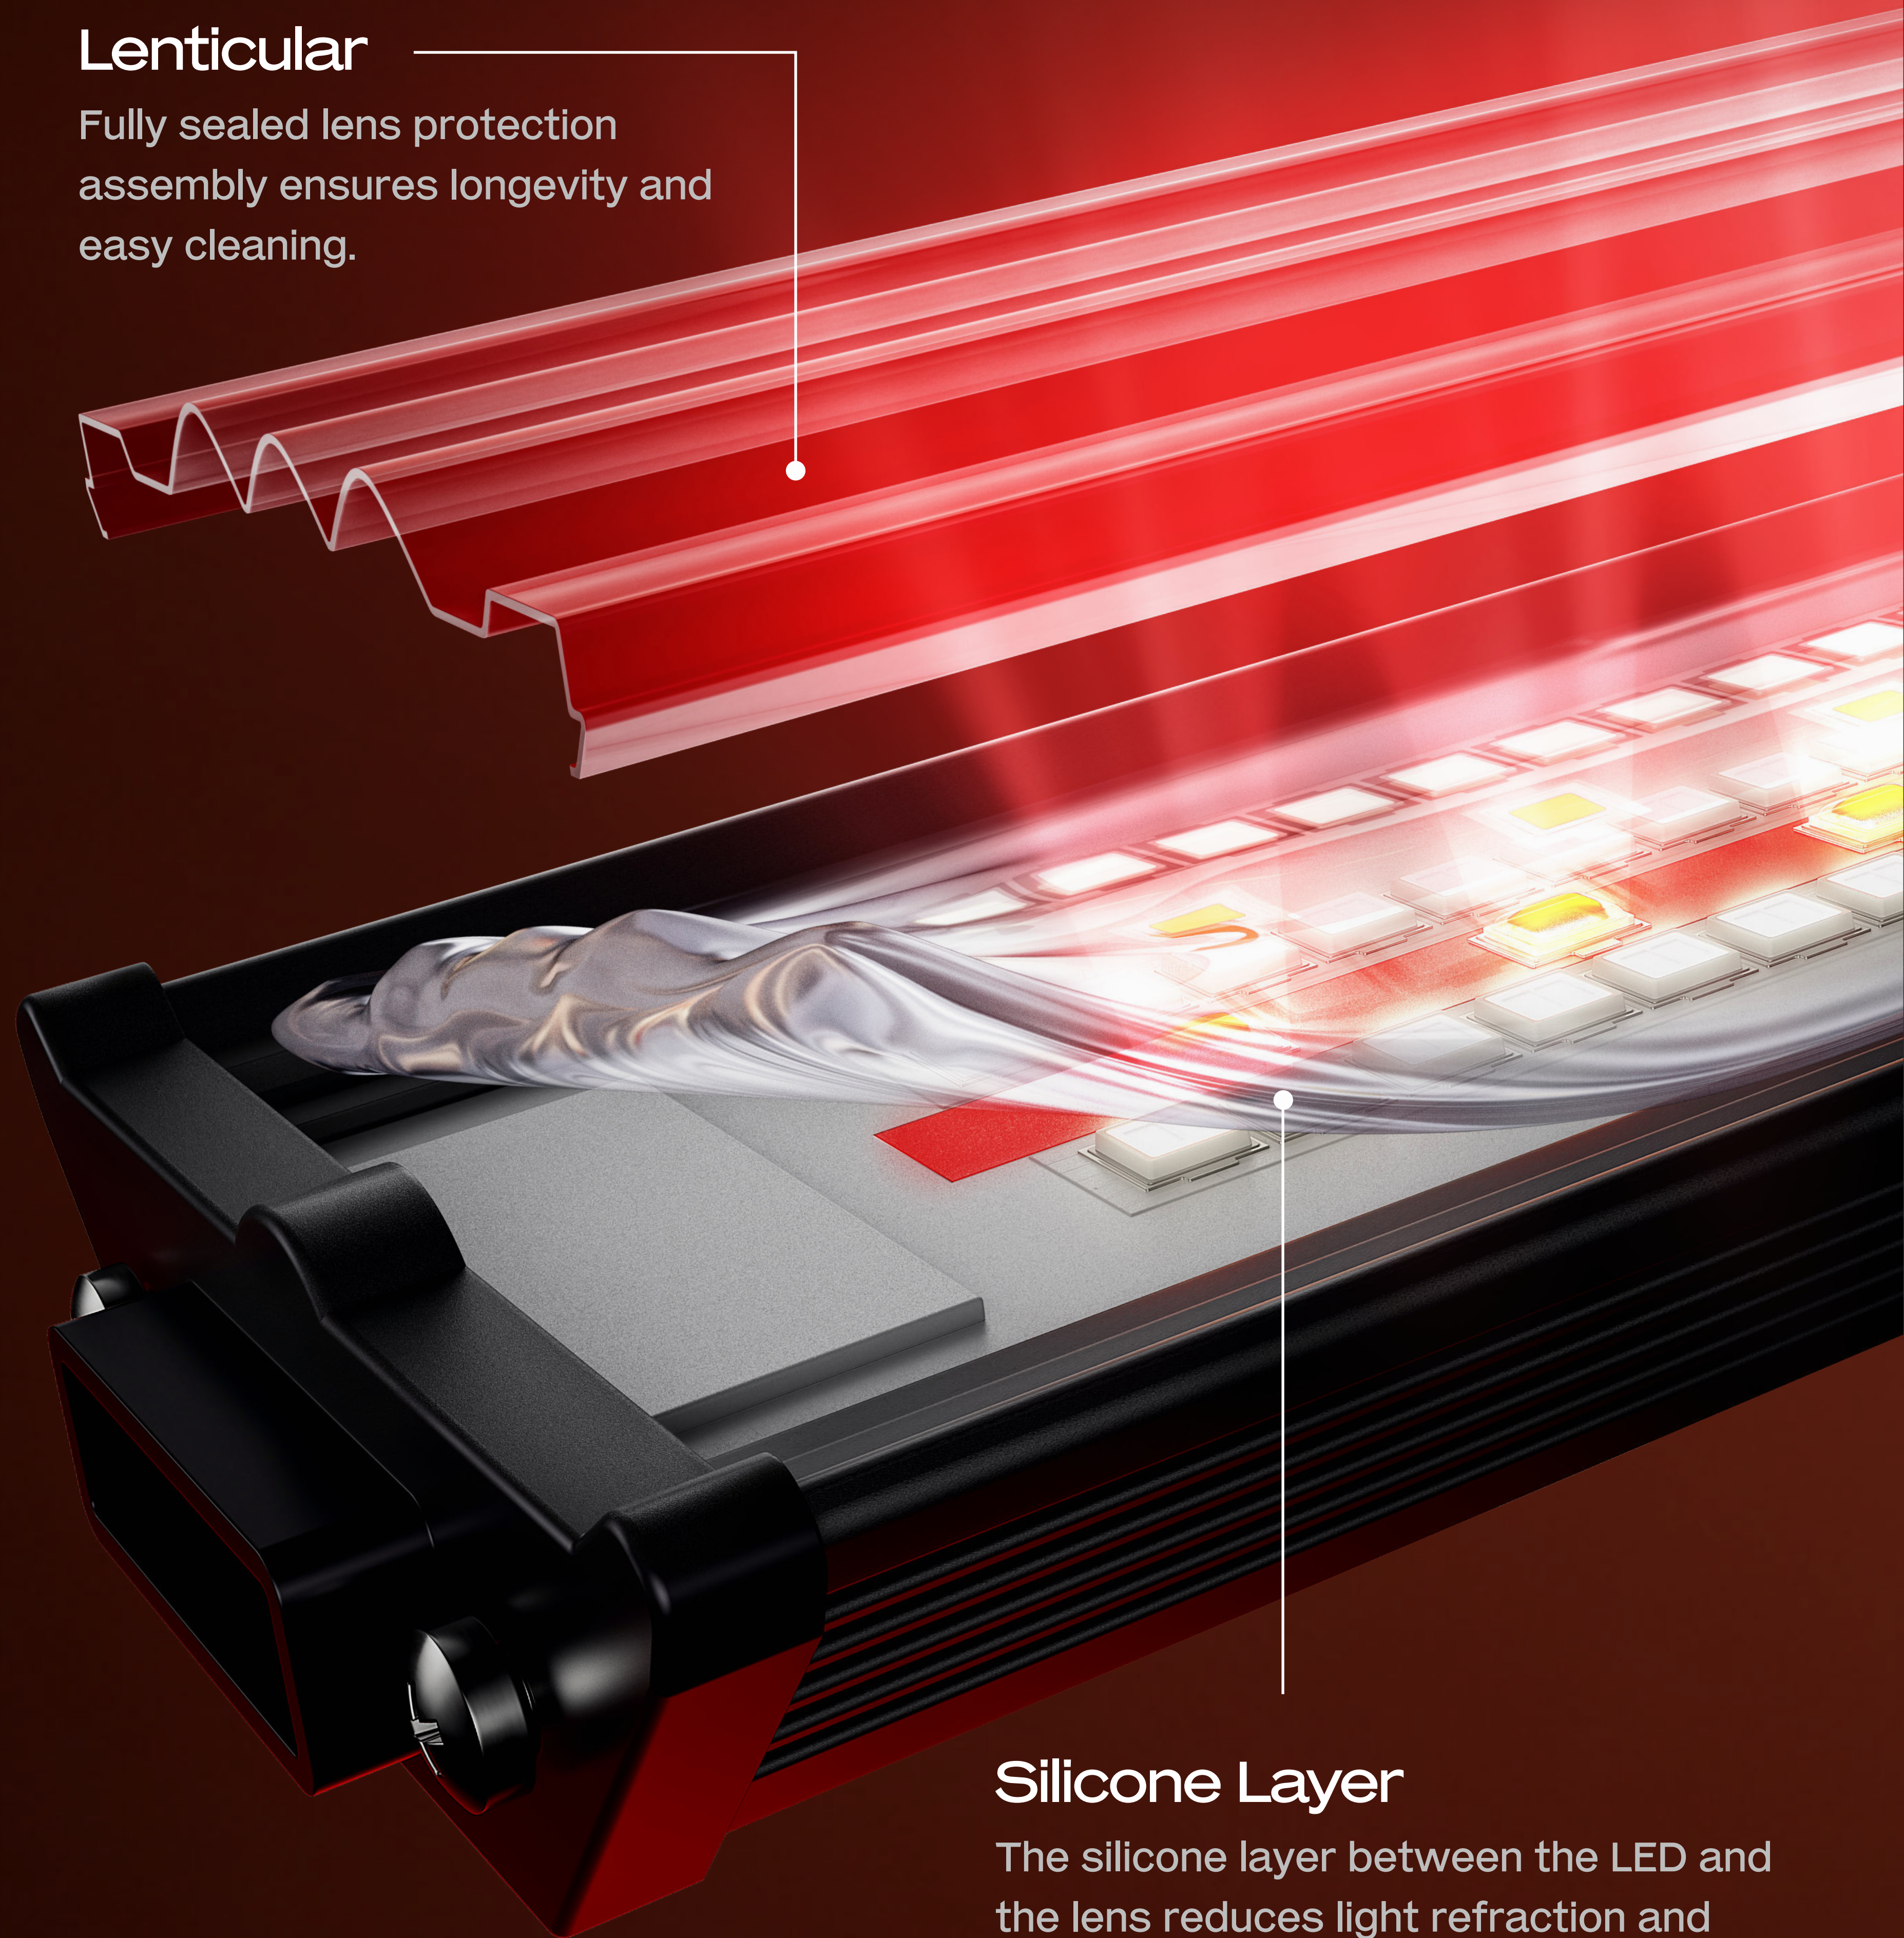

# ↘ SERIES

Flexstar's new generation LED grow light.

A New Line of  
Engineering Excellence

2025  
NEW RELEASE

# Liquid Optics System

Meet Redline — Flexstar's next-generation LED grow light engineered for professionals. Featuring our patented **Liquid Optics System**, Redline delivers 14% more PPFD, while its bidirectional silicone-gel cooling lowers LED temperatures by 5–8°C to sustain over five years of peak performance. A fully sealed, wipe-clean lens keeps the system dust-free and maintenance-friendly. Built to grow more, last longer, and redefine what's possible in commercial cultivation.

14%

More PPFD

Bidirectional Cooling

Wipe-and-Go Protection

Extended LED Lifespan

**Lenticular**  
Fully sealed lens protection assembly ensures longevity and easy cleaning.

**Silicone Layer**

The silicone layer between the LED and the lens reduces light refraction and ensures virtually no wasted output.

Durability Redefined

Sanitize, wash, and maintain your grow room without ever interrupting your grow

Model	Input Voltage	Input Power	PPE Main Spectrum	PPF 400-700nm	BPE Broadband Spectrum	BPF 380-800nm	Bar Type	Product Dimensions	Coverage
Redline 760W ST	120-277V	760W (Main 645W+FR 75W+UV 40W)	3.2 $\mu\text{mol}/\text{J}$	2060 $\mu\text{mol}/\text{S}$	3.1 $\mu\text{mol}/\text{J}$	2320 $\mu\text{mol}/\text{S}$	6-bar	44.5"L x 44.5"W x 2.2"H 112.8 x 112.8 x 5.5cm	4 x 4ft
Redline 1000W ST	120-277V	1000W (Main 840W+FR 105W+UV 55W)	3.2 $\mu\text{mol}/\text{J}$	2680 $\mu\text{mol}/\text{S}$	3.1 $\mu\text{mol}/\text{J}$	2900 $\mu\text{mol}/\text{S}$	8-bar	44.5"L x 44.5"W x 2.2"H 112.8 x 112.8 x 5.5cm	4 x 4ft
Redline 1200W ST XL	120-277V	1200W (Main 1000W+FR 140W+UV 60W)	3.2 $\mu\text{mol}/\text{J}$	3200 $\mu\text{mol}/\text{S}$	3.1 $\mu\text{mol}/\text{J}$	3480 $\mu\text{mol}/\text{S}$	10-bar	44.5"L x 66.1"W x 2.2"H 112.8 x 167.8 x 5.5cm	4 x 6ft