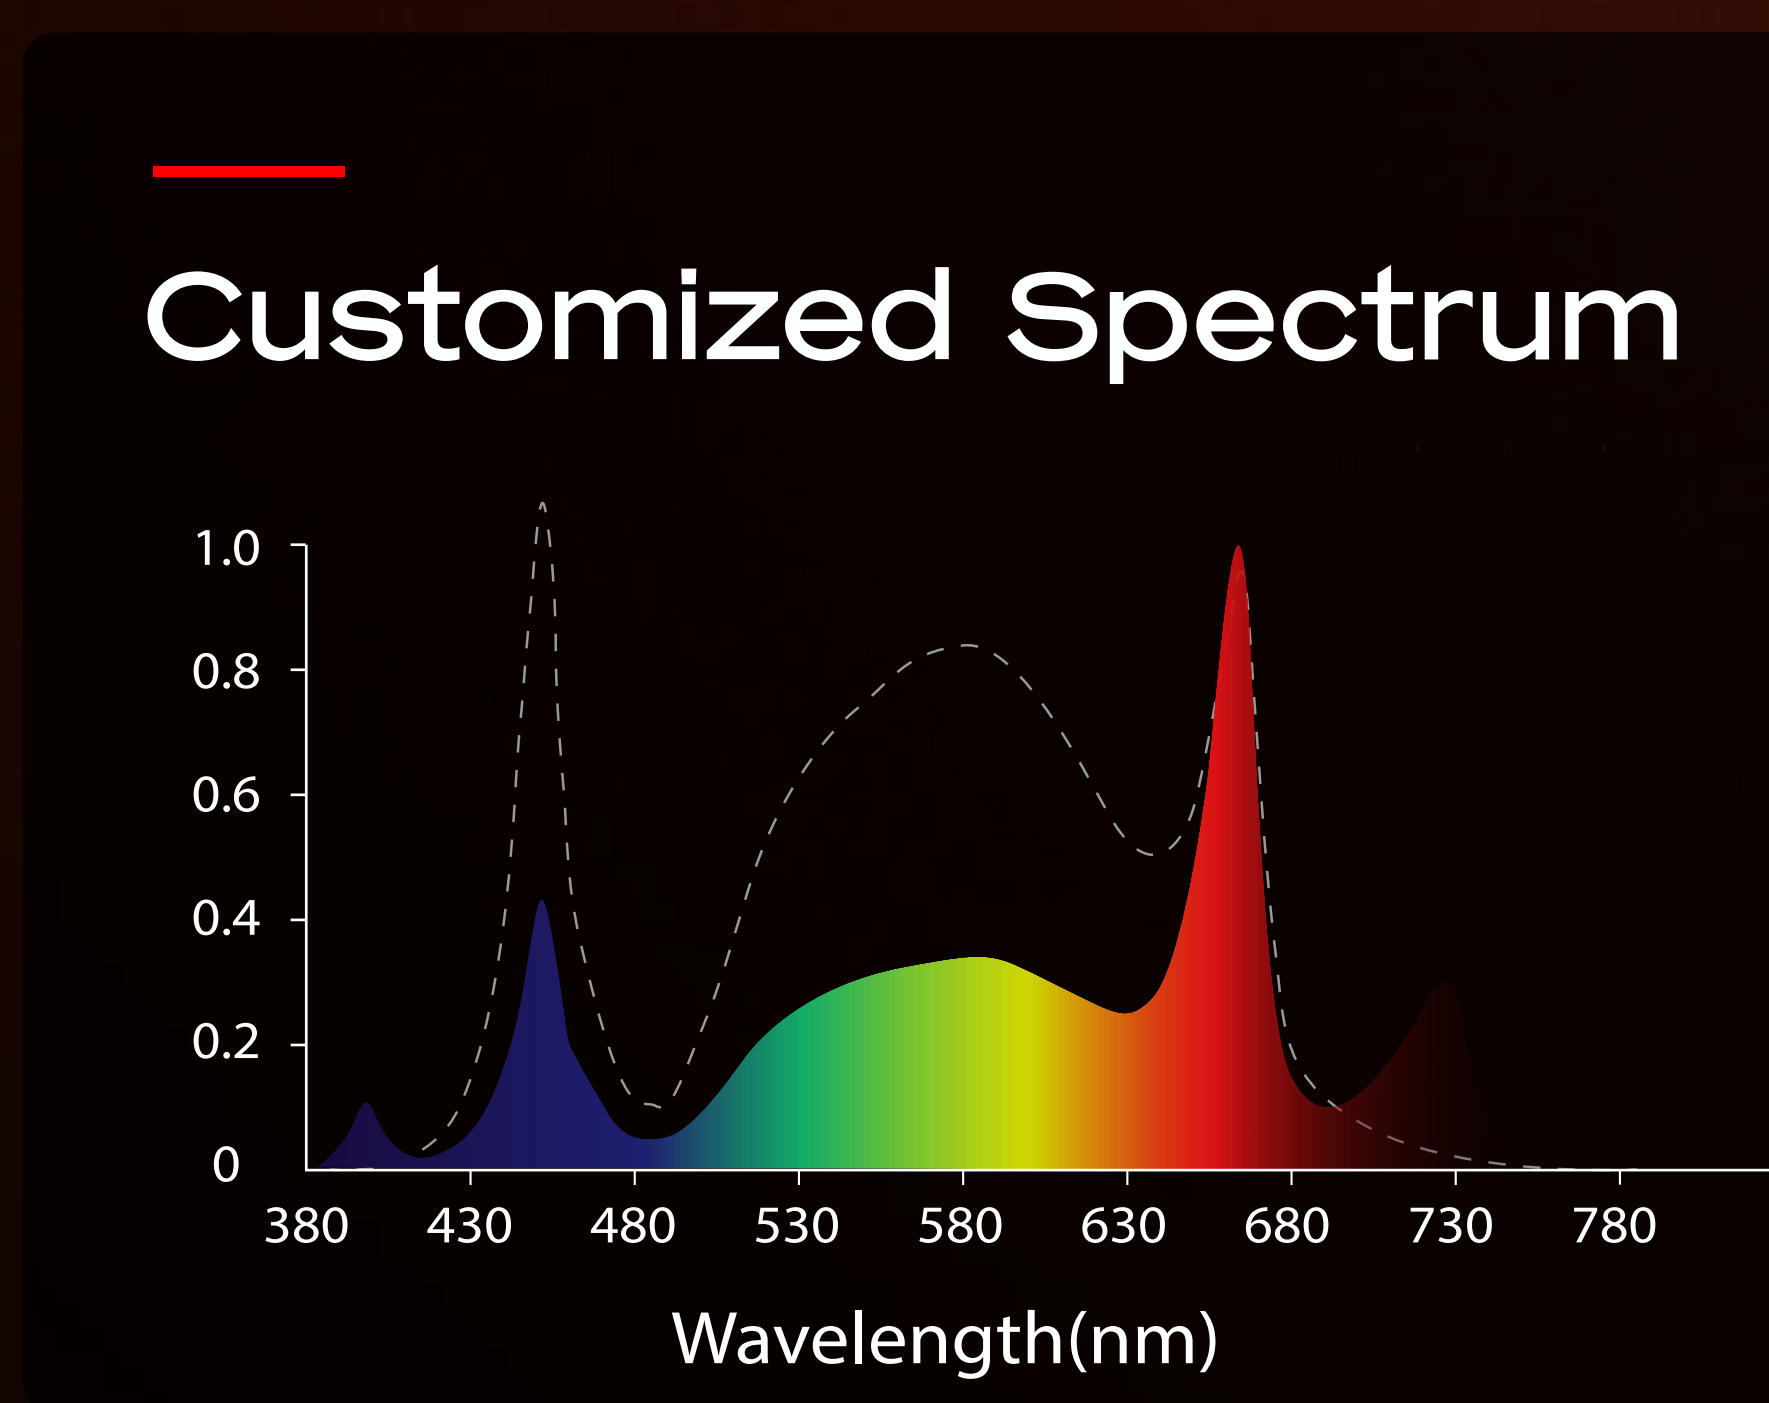

Optimize every stage of the plant by controlling the spectrum for superior quality