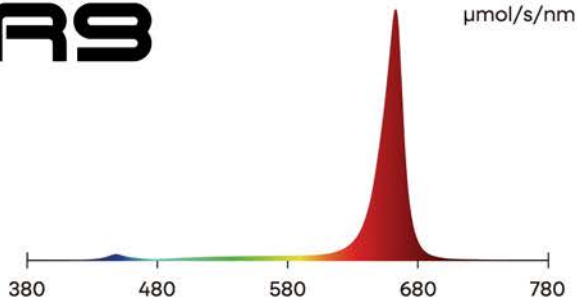

ADJUSTABLE SPECTRUM

R9