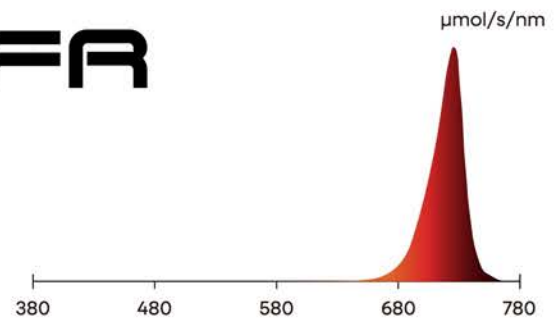

INDEPENDENT FAR RED CHANNEL

Designed to run independently or
in addition to any spectrum.

FR

**SALES AND
INQUIRIES:**

sales@favenlighting.com

**TECHNICAL
SUPPORT:**

support@favenlighting.com

**YOUTUBE +
INSTAGRAM:**

[@favenlighting](https://www.youtube.com/favenlighting)

info@favenlighting.com

[favenlighting.com](https://www.favenlighting.com)