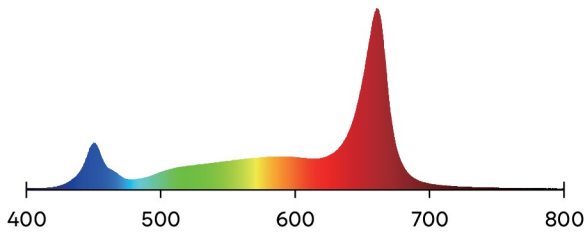

→ QUALITY

Sell Product Quickly:
Reduce Low Value SKUS.

→ UNIFORMITY

Top Dollar for your
Product:
Uniform in Color, Shape,
and Density.

UNDER CANOPY LIGHTING

TECHNICAL SPECIFICATIONS

R6W

GEARED FOR HPS

$\mu\text{mol/s/nm}$

R8W

GEARED FOR LED

$\mu\text{mol/s/nm}$

R8FR

GEARED FOR LED

$\mu\text{mol/s/nm}$

FAR RED ADDED BENEFITS: