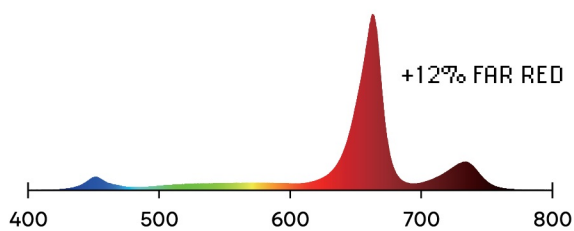

$\mu\text{mol/s/nm}$

R8W

GEARED FOR LED

$\mu\text{mol/s/nm}$

R8FR

GEARED FOR LED

$\mu\text{mol/s/nm}$

FAR RED ADDED BENEFITS:

- ➔ Deeper color throughout the plant.
- ➔ Great for candy-leaning genetics.

AMPS	DAISY-CHAIN MAX# CONNECTED	VOLTAGE
1.0	10	120
0.5	17	240
0.43	20	277

➔ 120W DIMMABLE LED
FIXTURE

➔ 46" L X 2.9" W X 3.3" H