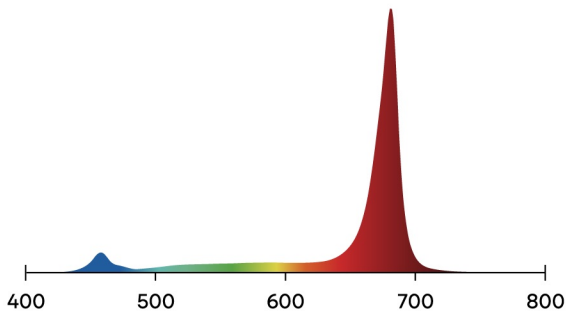

R8W

GEARED FOR LED

$\mu\text{mol/s/nm}$

R8FR

GEARED FOR LED

$\mu\text{mol/s/nm}$